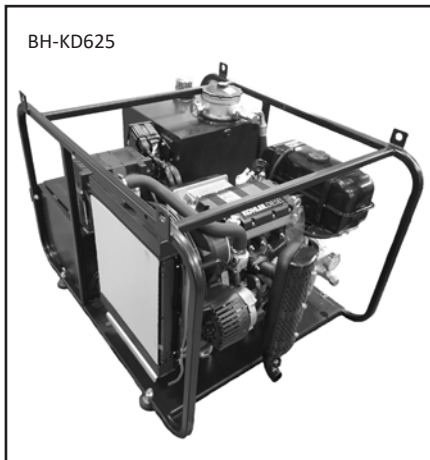

## MASTER DESIGNED GAS & DIESEL POWER UNITS

ALL UNITS IN-STOCK! SHIPS WITHIN 24-48 HOURS!

Power units include: roll cage, engine, pump adapter, love-joy couplings, pump, relief valve, reservoir, return filter, pressure gauge, hose, fittings and battery cage. Optional oil cooler and directional control valves mounted to structure are available upon request. **Power units come assembled and ready to work upon arrival.**

### DIESEL MODELS

ITEM #	HP	GPM
BH-KD625	22.1HP	20GPM @ 1500PSI

• IF A HIGHER HP IS REQUIRED PLEASE CALL FOR PRICING! •  
• STAND ALONE POWER UNITS ARE AVAILABLE! •